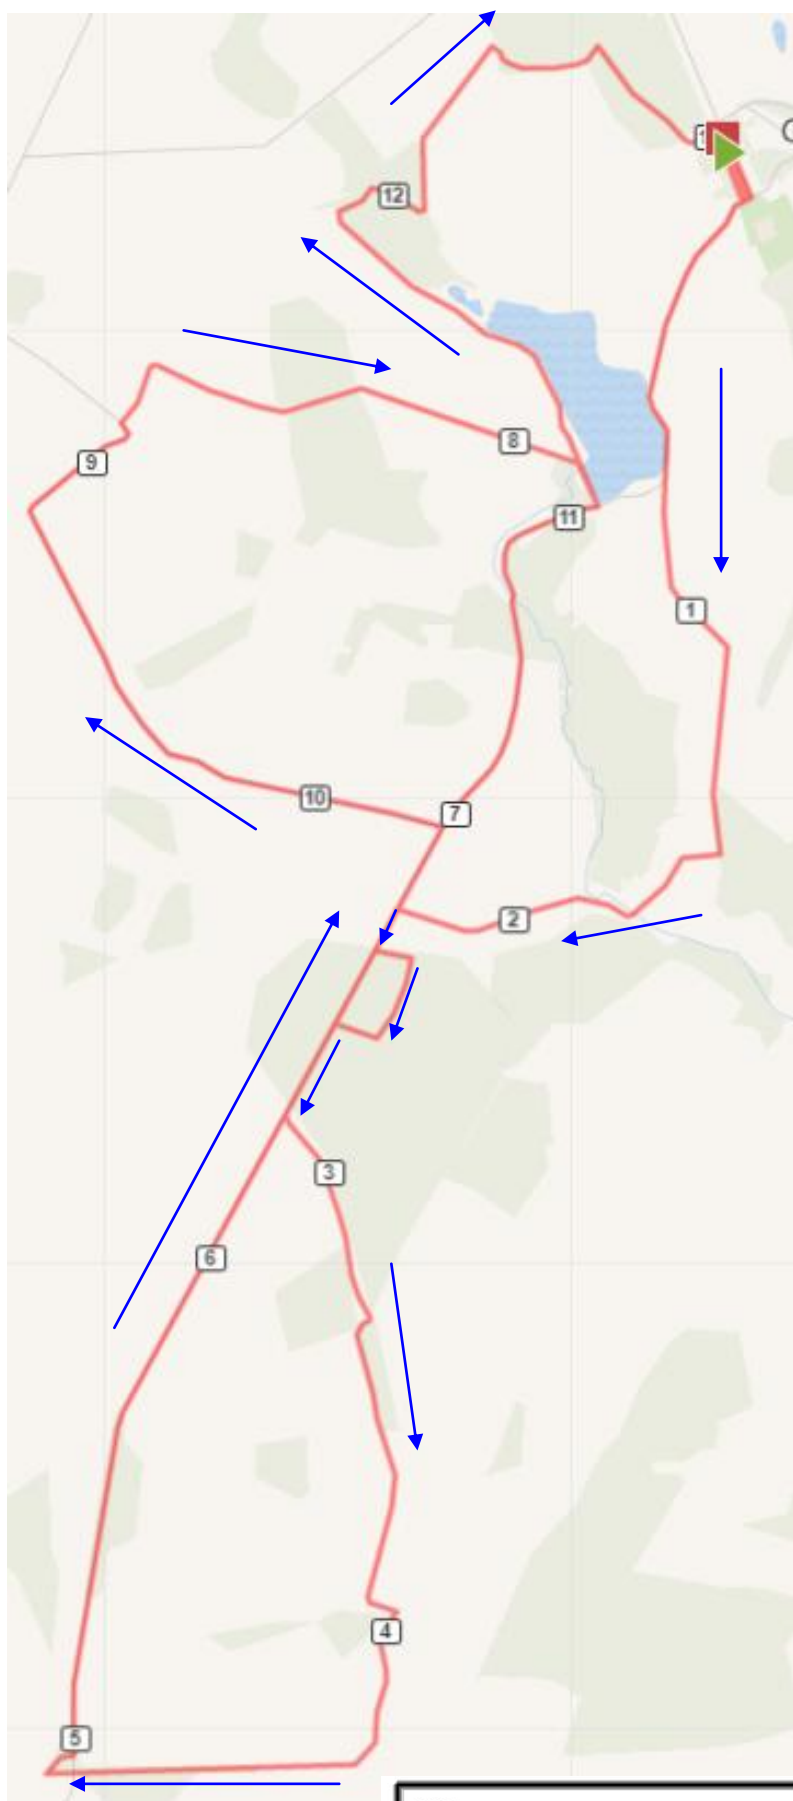

Grimsthorpe Gallop – Half Marathon (13.1miles) Route

Green triangle – Start
 Red box – Finish
 Arrows – Direction of travel
 White number boxes - Miles