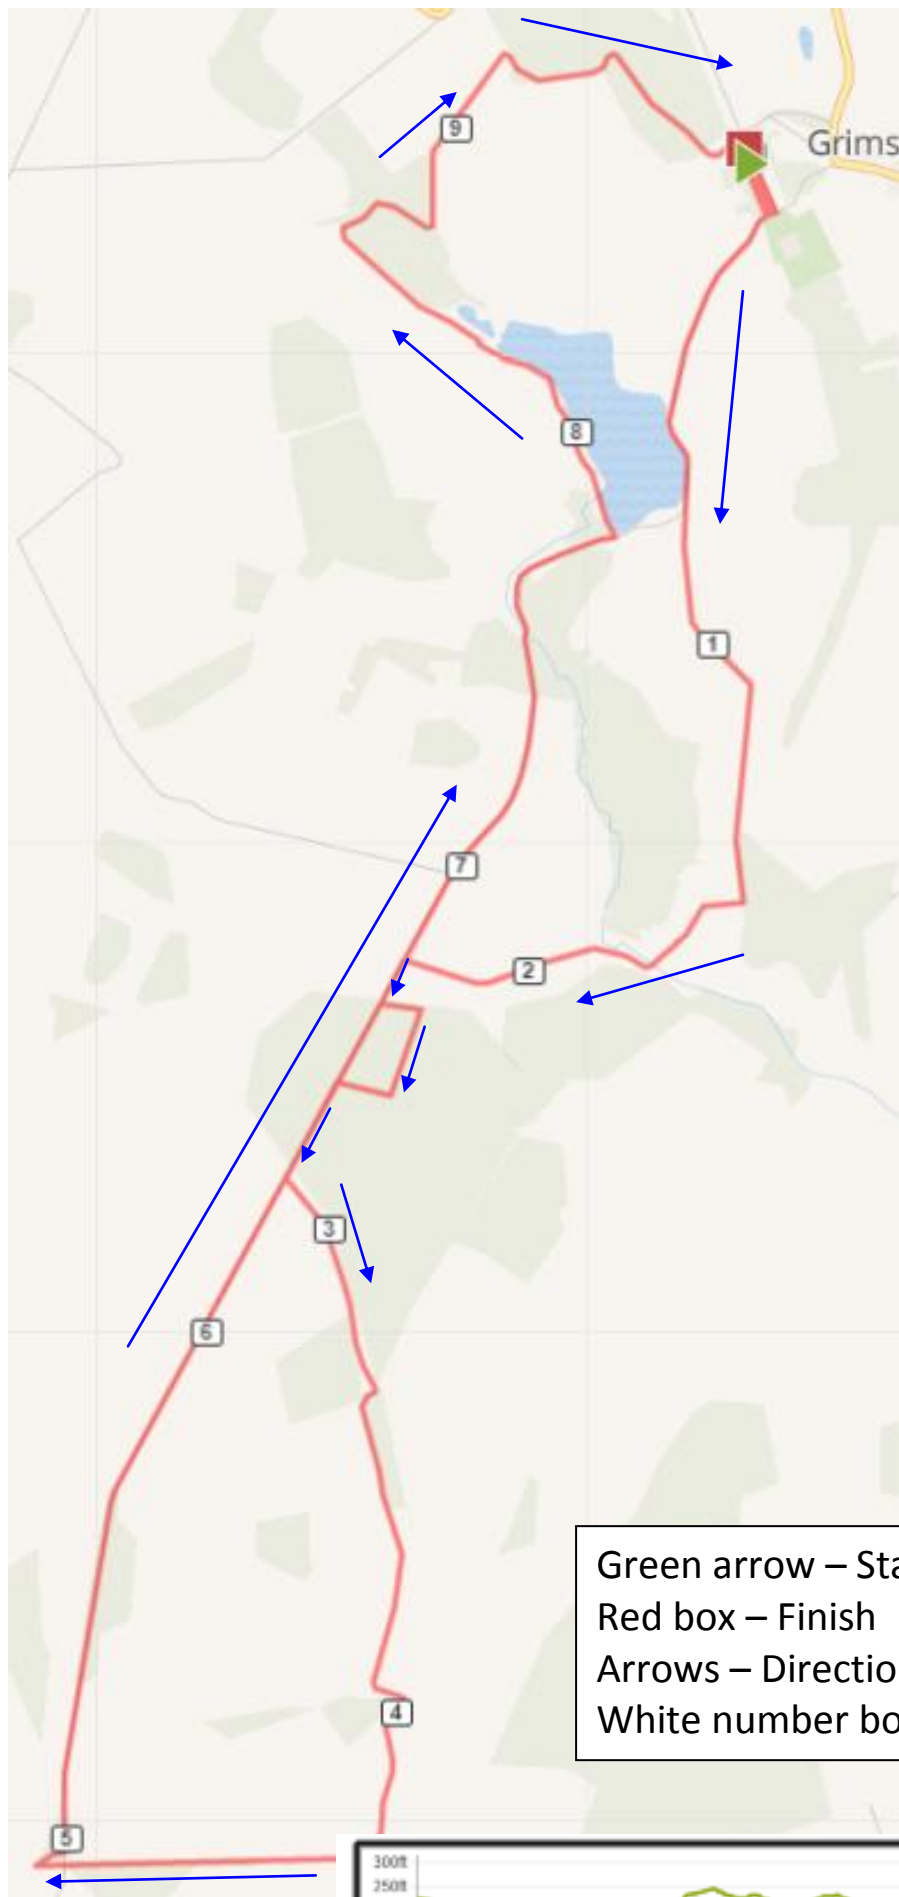

# Grimsthorpe Gallop – 10 Mile Route

Green arrow – Start  
Red box – Finish  
Arrows – Direction of travel  
White number boxes – Miles