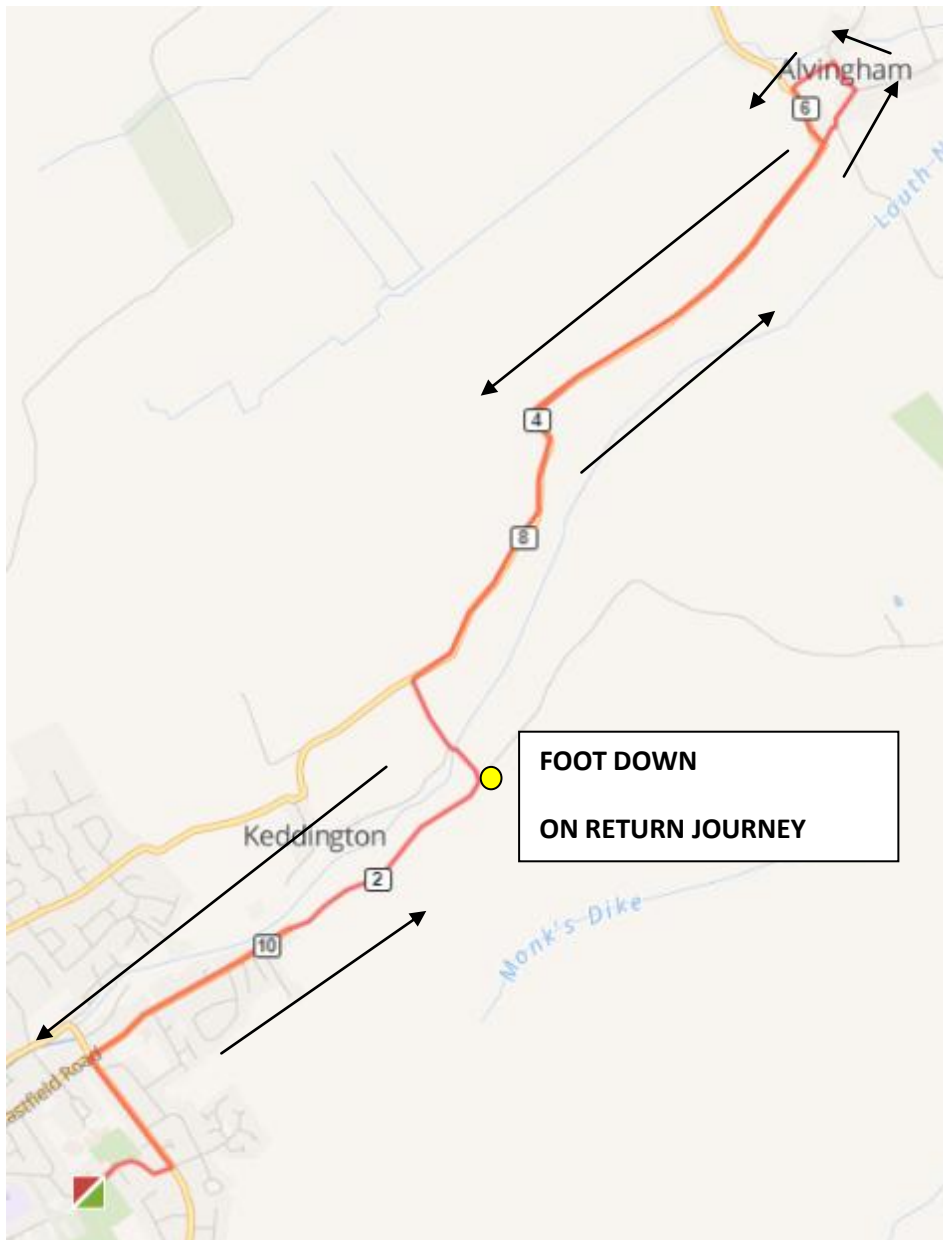

Louth Super Sprint Cycle Route

White Boxes – KM Markers