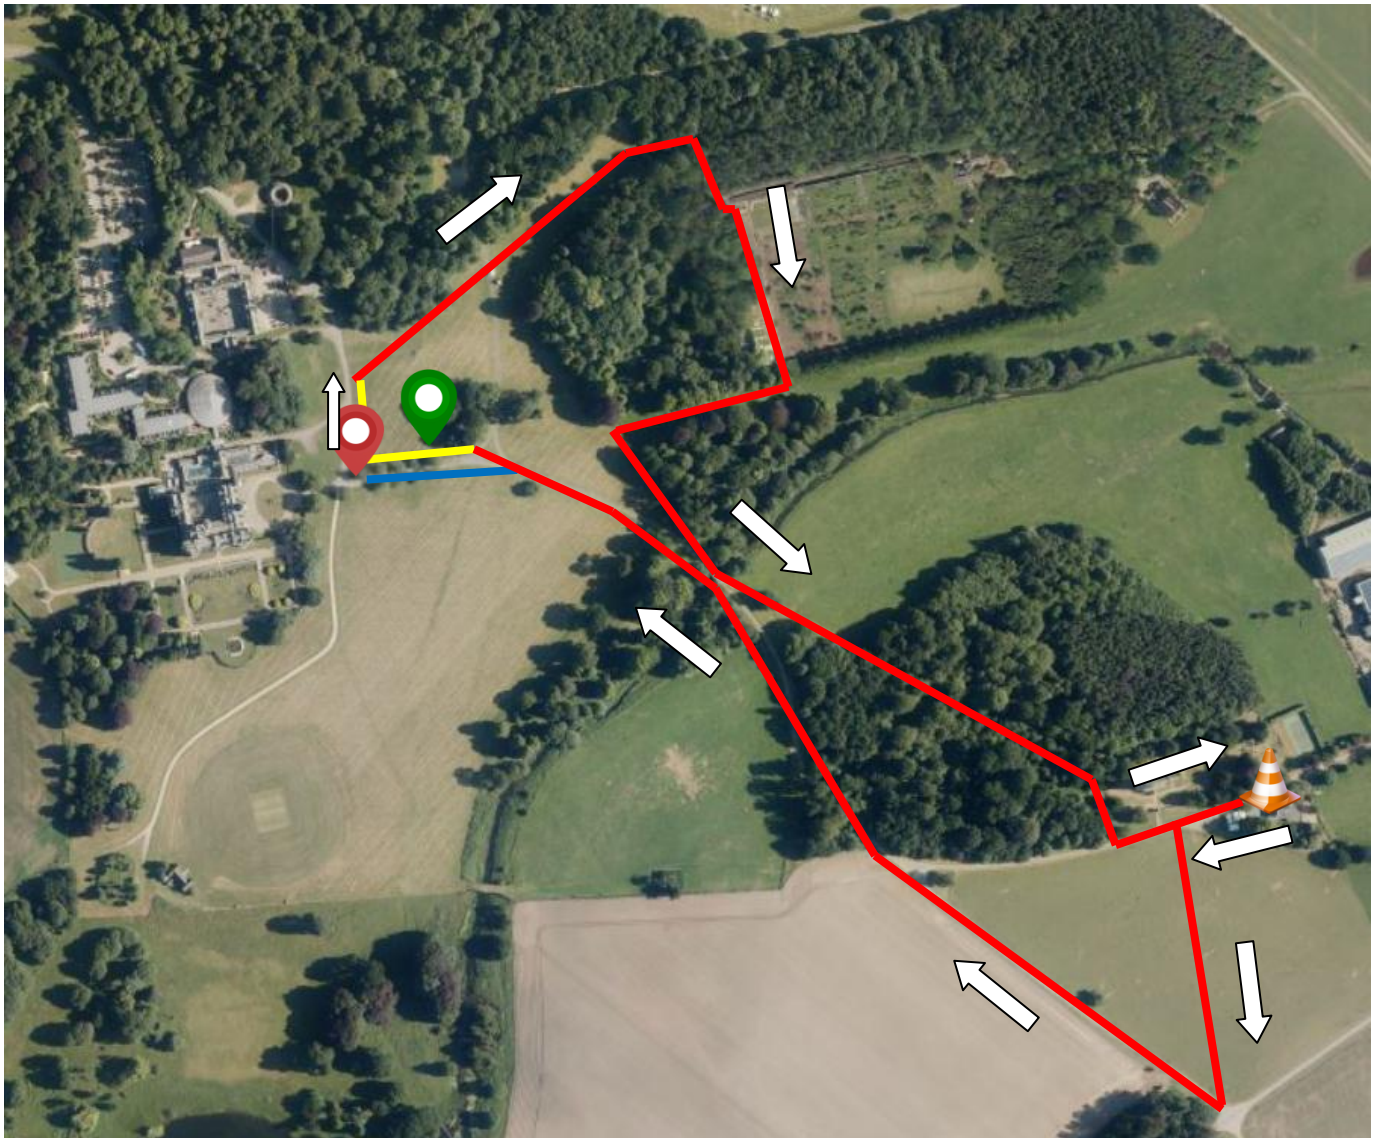

Thoresby 5k Route Map:

KEY: 2 Lap Course

- Start

- Finish

 - Run route (2.5km)

 - Entry to 2nd lap

 - To the finish

- Turn around

- Run direction