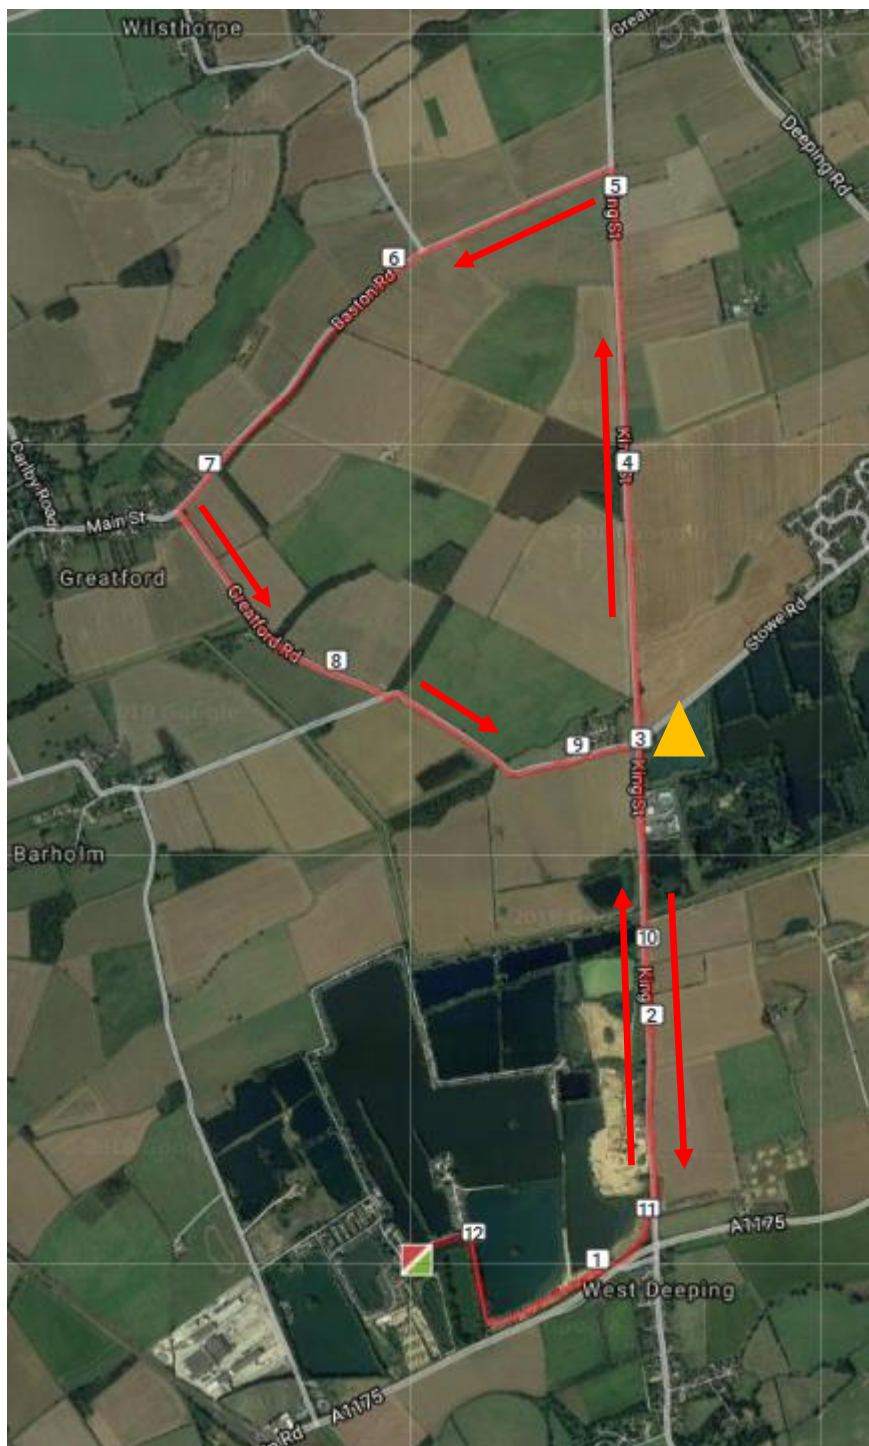

SUPERSPRINT BIKE ROUTE 2018 – AVOIDING GREATFORD EMERGENCY TRAFFIC LIGHTS

RED / GREEN TRIANGLE – START / FINISH 12.2km

RED ARROWS – DIRECTION

ORANGE TRIANGLE – FOOT DOWN